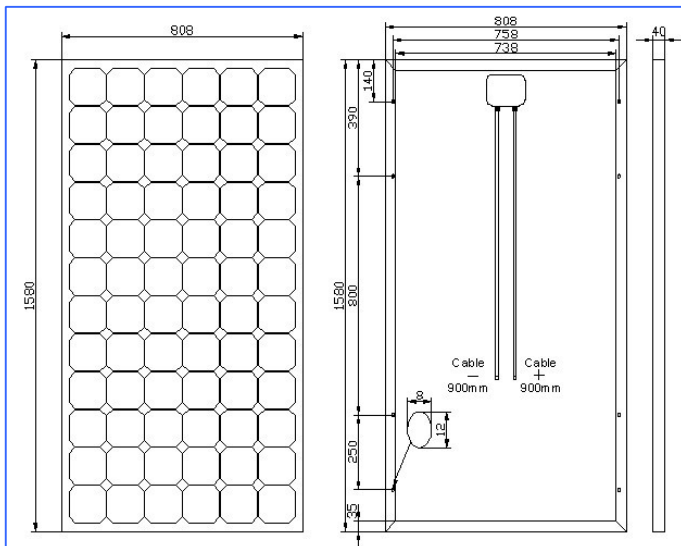

## Components & Mechanical Data

Solar Cell	125*125 Mono
Number of Cell(pcs)	6*12
Size of Module(mm)	1580*808*40
Front Glass Thickness(mm)	3.2
Surface Maximum Load Capacity	2400Pa
Allowable Hail Load	23m/s ,7.53g
Weight Per Piece(KG)	15
Junction Box Type	Pass the TUV Certificate
Bypass Diode Rating(A)	12
Cable & Connector Type	Pass the TUV Certificate
Frame(Material Corners,etc.)	40#
Backing (Brand Type)	TPT
Temperature Range	-40°C to +85°C
FF (%)	70-76%
Standard Test Conditions	AM1.5 1000W/m <sup>2</sup> 25 +/-2°C

## I-V Curves

## Engineering Drawings